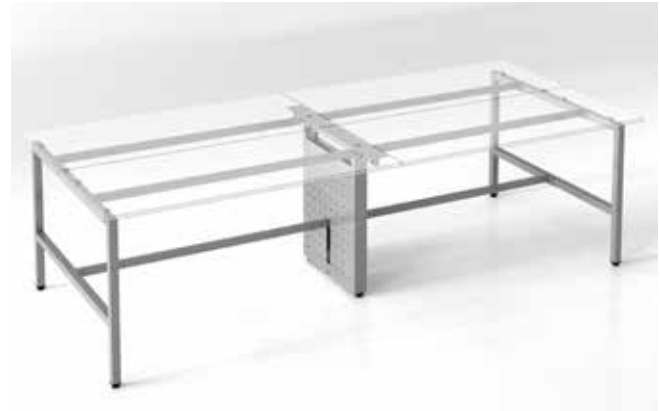

Standard 60" x 144" 4-Person Standing Height Benching Workstation: PLT3072(4), PLTLEGU6041H(2), PLTEGU4860ILCMB41H, PLTDB72(6), PLTCBB(4)