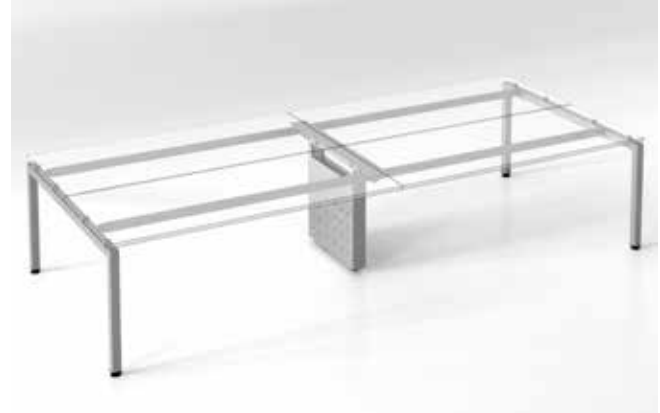

Standard 60" x 144" 4-Person Benching Workstation: PLT3072(4), PLTLEGU60(2), PLTEGU4860ILCMB, PLTDB72(4), PLTCBB(2)