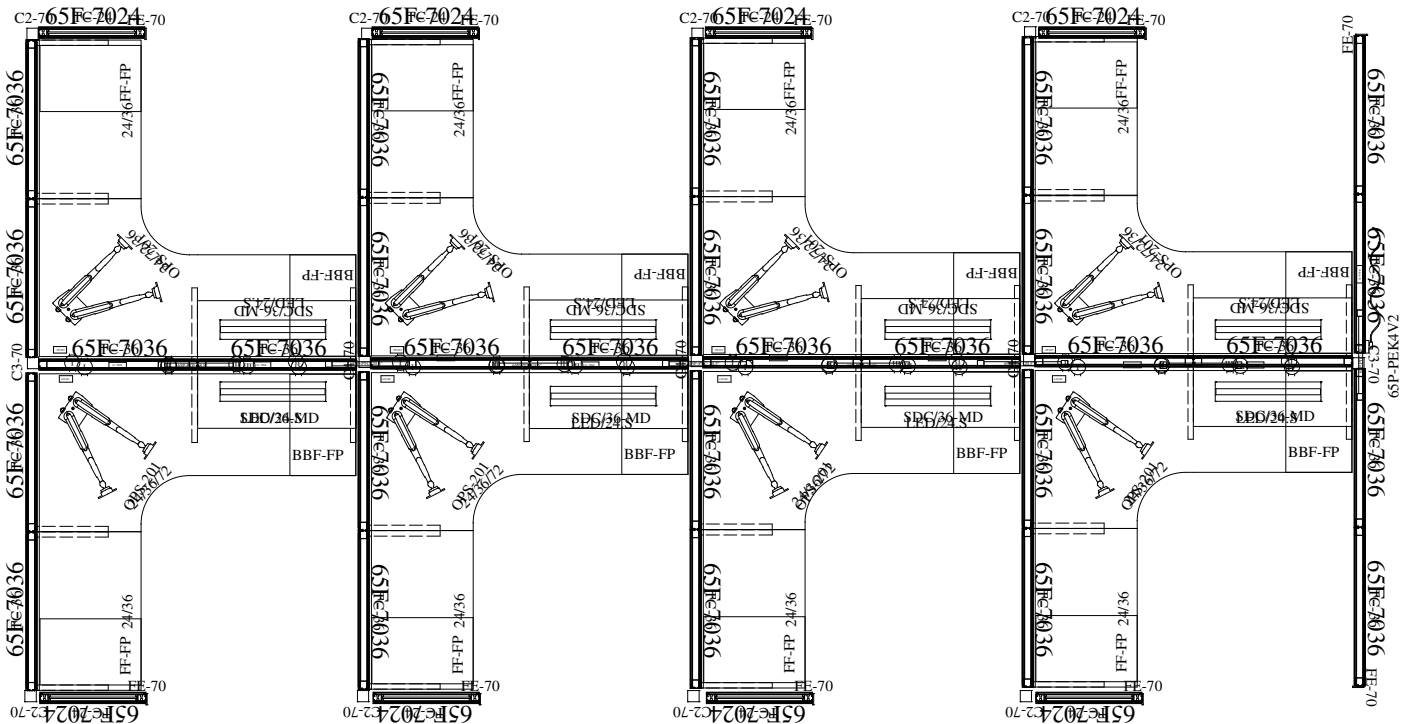

SIXTY-FIVE SYSTEM

6X6 8-PACK TYPICAL

3D DRAWING

2D DRAWING